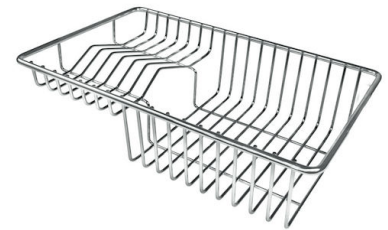

Number of bowls 2 bowls

Waste fitting 3,5" drain

FEATURES

High thickness 1mm thick steel. A significant thickness, which guarantees the maximum sturdiness and durability.

Basket 3,5" waste fitting The drain is equipped with a large 3.5" drain, with the practical basket cap that prevents the discharge of solid parts.

Small radius Bowls with squared shapes with a modern design and an increased capacity, for a minimal aesthetics connected with an extreme practicality.

TECHNICAL DATA

OPTIONAL ACCESSORIES

Cestello inox
8612 000

HPDE Chopping board
8657 001

HPDE Twin chopping board
8644 101

Stainless steel colander
8154 000

Stainless steel plate rack
8100 154

Stainless steel plate rack
8100 303
* only in combination with the accessory
8644 101

White basket
8612 100

White bowl
8153 100

**Graters kit with ring-holder and
food collection tray**
8159 101
* only in combination with the accessory
8644 101

Stainless steel perforated tray
8151 000
* only in combination with the accessory
8644 101